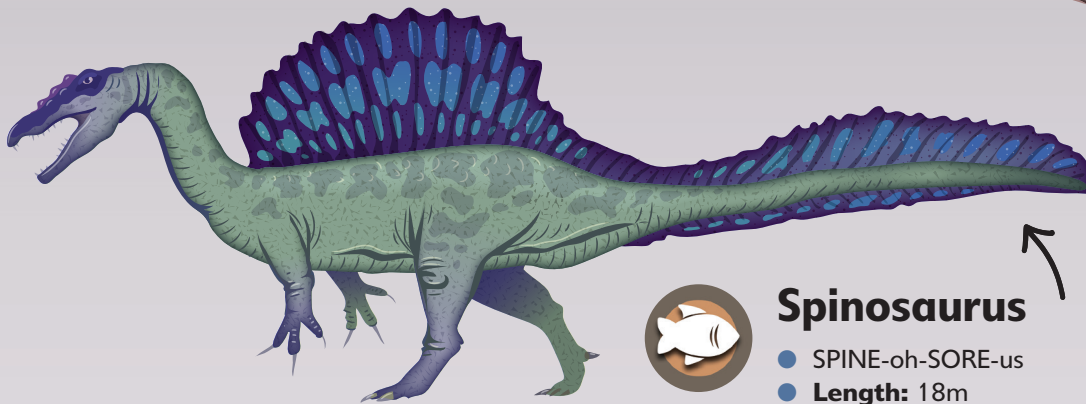

## Diplodocus

- DIP-low DOCK-us
- **Length:** 26m
- **Weight:** 15,000kg

- Diplodocus may have had spines along its back.
- It is thought to be the longest dinosaur.

## Ankylosaurus

- an-KIE-loh-sore-us
- **Length:** 6m
- **Weight:** 4,000kg

- Ankylosaurus had a large club on its tail.
- Its armour was like that of a crocodile.

## Spinosaurus

- SPINE-oh-SORE-us
- **Length:** 18m
- **Weight:** 4,000kg

- Spinosaurus was able to swim.
- Its teeth were sharp and straight, not curved.

## Triceratops

- tri-SERRA-tops
- **Length:** 9m
- **Weight:** 6,000kg
- Triceratops had one of the biggest animal skulls.
- It was constantly growing new teeth.