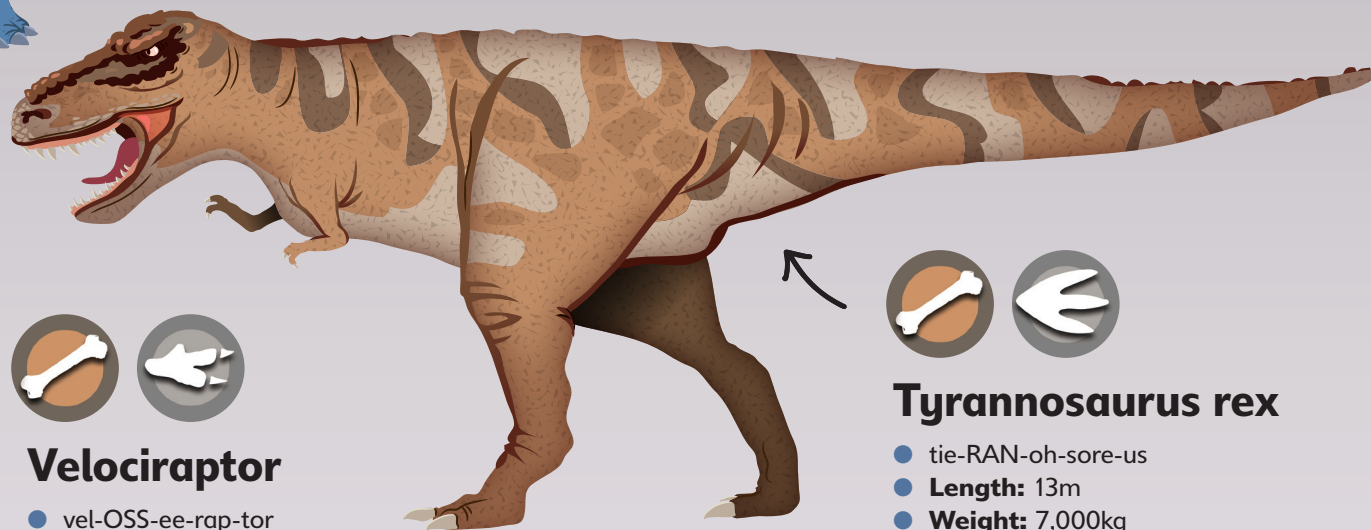

## Triceratops

- tri-SERRA-tops
- **Length:** 9m
- **Weight:** 6,000kg
- Triceratops had one of the biggest animal skulls.
- It was constantly growing new teeth.

## Velociraptor

- vel-OSS-ee-rap-tor
- **Length:** 2m
- **Weight:** 7kg
- Velociraptor had feathers.
- It could fold its claws back to keep them off the ground.

## Stegosaurus

- STEG-oh-SORE-us
- **Length:** 9m
- **Weight:** 7,000kg

- Stegosaurus had a brain the size of a chicken's egg.
- It used its spiked tail to defend itself.