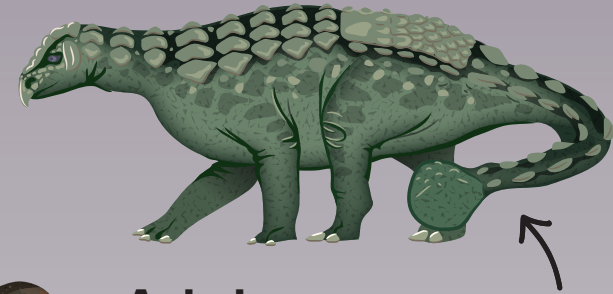

## Diplodocus

- DIP-low DOCK-us
- **Length:** 26m
- **Weight:** 15,000kg

- Diplodocus may have had spines along its back.
- It is thought to be the longest dinosaur.

## Ankylosaurus

- an-KIE-loh-sore-us
- **Length:** 6m
- **Weight:** 4,000kg

- Ankylosaurus had a large club on its tail.
- Its armour was like that of a crocodile.

## Iguanodon

- ig-WHA-noh-don
- **Length:** 10m
- **Weight:** 4,000kg

- Iguanodon walked on fours and two legs
- Iguanodon had a bony beak to break up food.

yellow-door.net

Dinosaur Wooden Characters • YDO201

## Triceratops

- tri-SERRA-tops
- **Length:** 9m
- **Weight:** 6,000kg
- Triceratops had one of the biggest animal skulls.
- It was constantly growing new teeth.