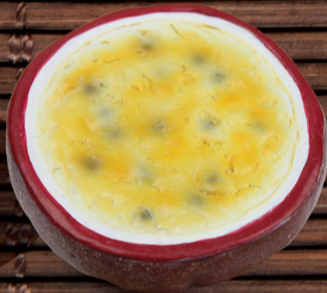

DISCOVER...

World Kitchen

Plantain

Pomegranate

Bell pepper

Pineapple

Okra

Passion fruit

Baby corn

Globe artichoke

Butternut squash

Eggplant

Guava

Watermelon

yellow-door.us

Sensory Play Stones – World Kitchen • YD1244